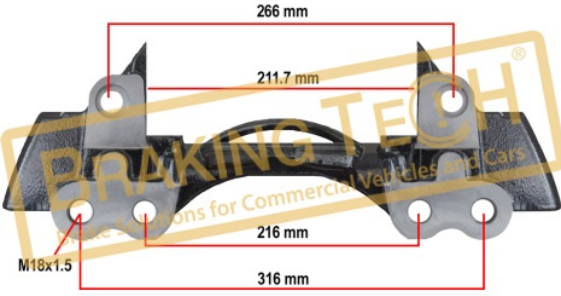

# Caliper Carriers

Connection Bolts,  
Remanufactured  
Calipers

All Original Numbers, Marks and Models from  
Vehicle Manufacturers Listed in this catalogue  
are for comparison purposes only

[www.brakingtech.com](http://www.brakingtech.com)

**BTC0101100**

**Açıklama :**  
Kaliper Taşıyıcı Knorr(SK7)

**Uygulama ::**  
22.5" Jant, SAF Dingil, SK7

**OEM No :**  
Z019050, K015308, 3 080 0059 00, 3 080 0060 00

**BTC0101101**

**Açıklama :**  
Kaliper Taşıyıcı Knorr(SB7-SN7)